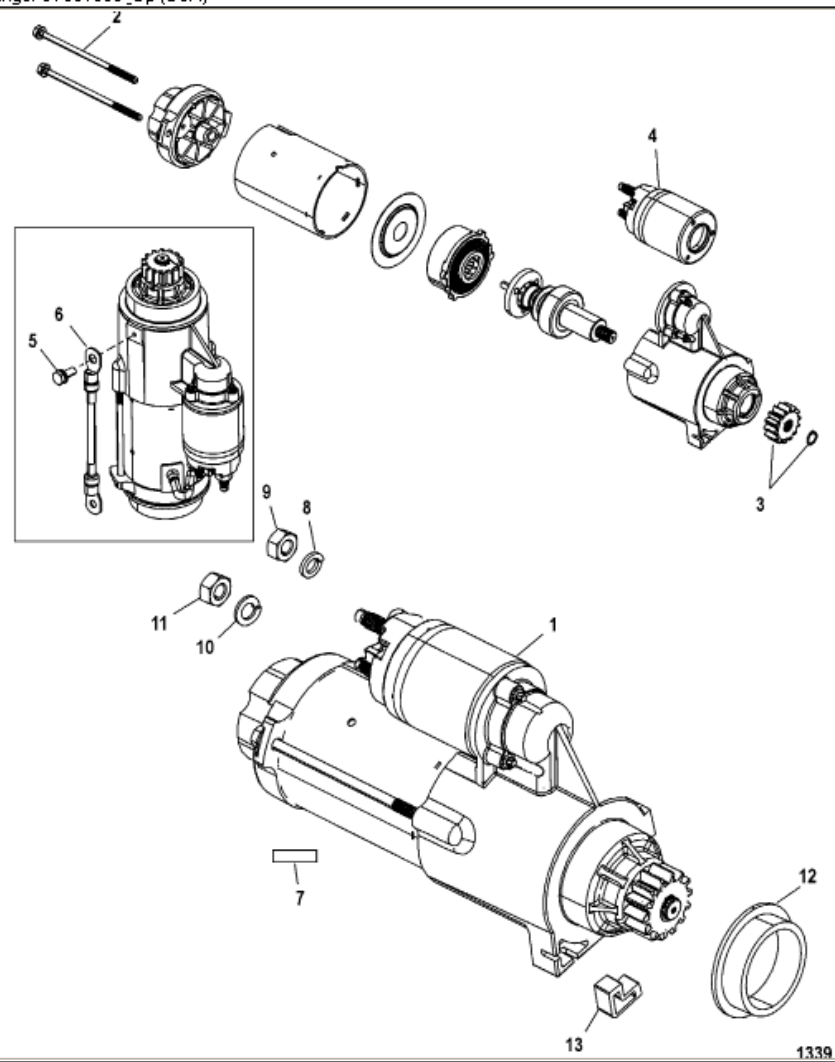

Parts List						
Ref	Class	Part	Description	Qty	Comment	Footnote
1	50	853329T	STARTER ASSEMBLY	1	SN# 0T960098 & Below	
1	50	892339T	STARTER ASSEMBLY	1	SN# 0T960099 & Up	
2	10	803005	THRU BOLT	2		
3	43	880805A	GEAR KIT	1		
4		809463A	SOLENOID KIT	1		
5	10	69035	SCREW AND LOCKWASHER, (.25	1		
6	84	93388A	CABLE ASSEMBLY, Black	1		
7	37	827282	DECAL, Warning, High Voltage	1		
8	13	40025	LOCKWASHER, (M5)	1		
9	11	40021	NUT, (M5)	1		
10	13	26993	LOCKWASHER, (.312)	1		
11	11	40021	NUT, (M8) SS	1		
12		56703	COLLAR	2		
13		879845	STOP	1		

1339